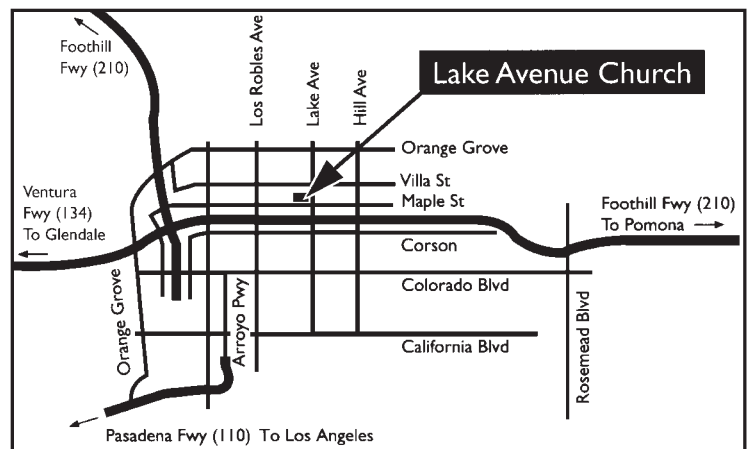

LAKE AVENUE CHURCH - CAMPUS & AREA MAPS

E: Elevator
S: Stairs

M: Men's Restroom
W: Women's Restroom

P: Public Phone
▼: Building Entrance

Meeting Rooms:

- Family Life Center - 2nd Floor
- Hutchins Hall - 3rd & 4th Floors
- Maple St. Building - 2nd Floor
- Ortlund Hall - 2nd Floor
- Warehouse/Family Life Center - 3rd Floor

- Hutchins Hall - 2nd Floor
- Family Life Center - Lower Level (Preschool/Kindergarten Office)
- Hutchins Hall - 1st Floor

North ↑

Lake Avenue Church