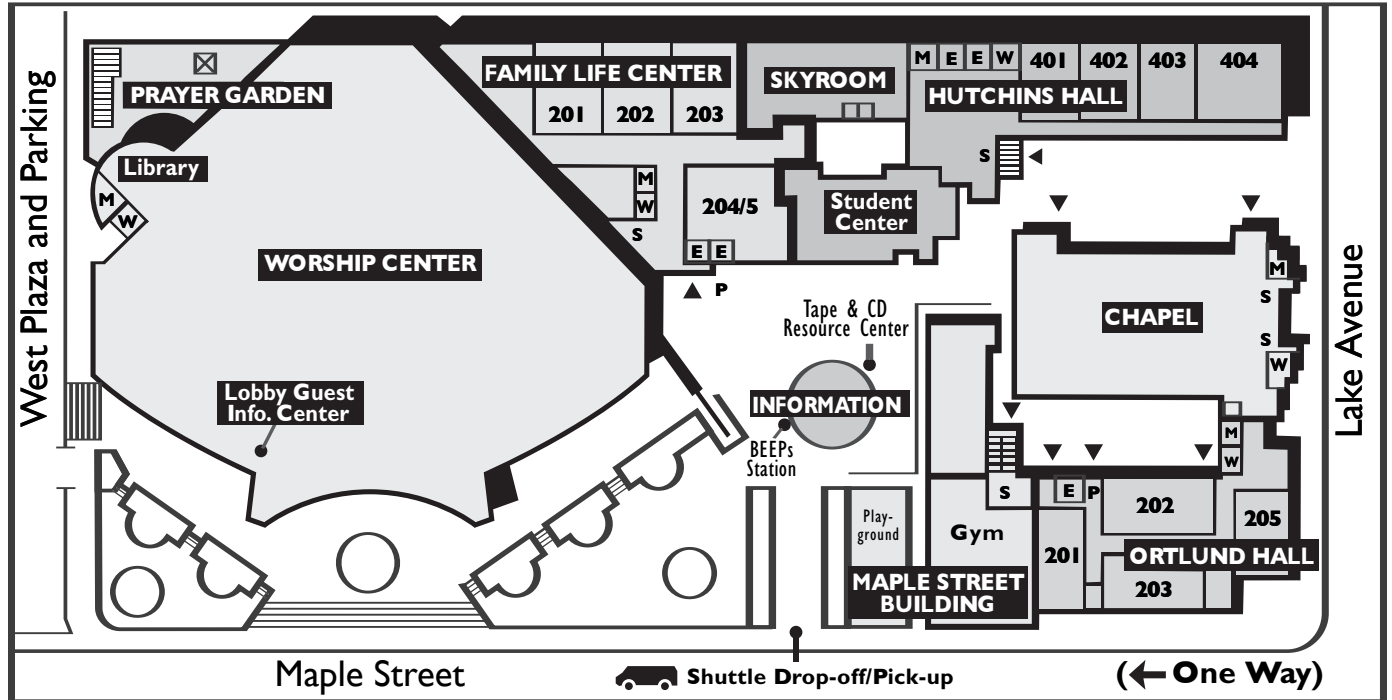

LAKE AVENUE CHURCH - CAMPUS & AREA MAPS

E: Elevator
S: Stairs

M: Men's Restroom
W: Women's Restroom

P: Public Phone
▼: Building Entrance

Meeting Rooms:

- Family Life Center - 2nd Floor
- Hutchins Hall - 3rd & 4th Floors
- Maple St. Building - 2nd Floor
- Ortlund Hall - 2nd Floor
- Warehouse/Family Life Center - 3rd Floor

Childcare/Preschool Rooms:

- Family Life Center - 1st Floor
- Hutchins Hall - 1st Floor
- Maple St. Building - 1st & 2nd Floors
- Ortlund Hall - 1st Floor
- Theater/Maple St. Bldg. - 3rd Floor

Church Offices:

- Hutchins Hall - 2nd Floor
- Family Life Center - Lower Level (Preschool/Kindergarten Office)
- Hutchins Hall - 1st Floor

North ↑

Lake Avenue Church